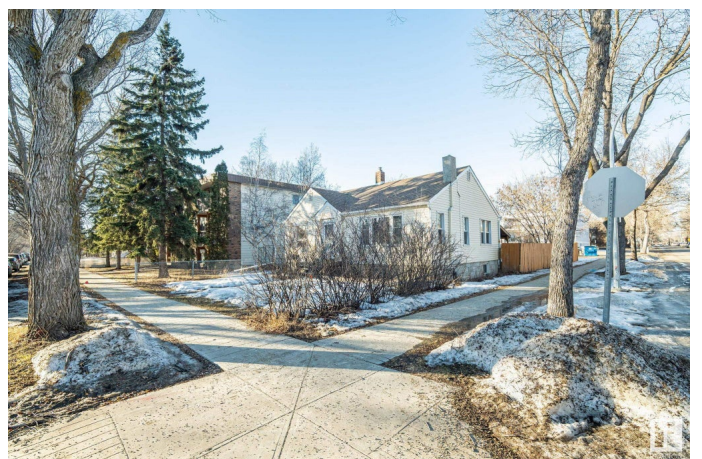

\$629,900 - 10702 79 Avenue, Edmonton

MLS® #E4425740

\$629,900

3 Bedroom, 2.00 Bathroom, 958 sqft
Single Family on 0.00 Acres

Queen Alexandra, Edmonton, AB

Investment opportunity! BIG CORNER RA7 LOT 44' X 132' 539 m2 in a desirable neighborhood of Queen Alexandra. One of the hottest infill areas in the city. Buy for rebuild/infill property or as rental investment. This cozy bungalow has a good floor plan with two bedrooms, large living room and 4 pc bathroom on the main floor. Basement with a separate side entrance has second kitchen with family room, additional two rooms and 3 pc bathroom. Located on a quiet tree lined street with plenty of infills already started. This property has a phenomenal central location: close to U of A, Downtown, transit, parks and River Valley, and all amenities. The perfect starter home or an excellent investment property!

Built in 1947

Essential Information

MLS® #	E4425740
Price	\$629,900
Bedrooms	3
Bathrooms	2.00
Full Baths	2
Square Footage	958
Acres	0.00
Year Built	1947

Type	Single Family
Sub-Type	Detached Single Family
Style	Bungalow
Status	Active

Community Information

Address	10702 79 Avenue
Area	Edmonton
Subdivision	Queen Alexandra
City	Edmonton
County	ALBERTA
Province	AB
Postal Code	T6E 1S3

Amenities

Amenities	See Remarks
Parking	Stall

Interior

Appliances	Dryer, Stove-Electric, Washer, Refrigerators-Two, Stoves-Two
Heating	Forced Air-1, Natural Gas
Stories	2
Has Basement	Yes
Basement	Full, Finished

Exterior

Exterior	Wood, Vinyl
Exterior Features	Back Lane, Fenced, Playground Nearby, Schools, Shopping Nearby
Roof	Asphalt Shingles
Construction	Wood, Vinyl
Foundation	Concrete Perimeter

Additional Information